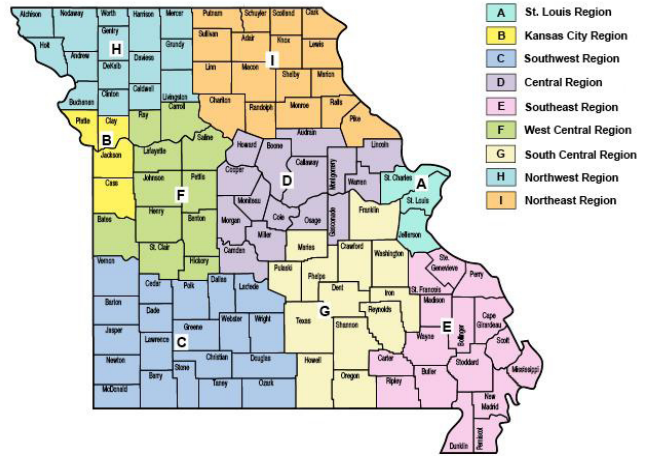

MISSOURI LASE GROUPS 2021-2022

REGION A (ST LOUIS)

Jefferson County LASE:

- TBD
- Nicole Myers - nlm Myers@northwestschools.net

St Charles Co. / St Louis LASE:

- TBD
- Melissa Daniel - mdaniel@ofr5.com

St Louis Charter LASE:

- Location UMSL Charter School Office
- Kari Kraichely - kkraichely@kippstl.org

REGION B (KANSAS CITY)

JJCBS LASE:

- Harrisonville
- Annie Knox - annie.knox@harrisonvilleschools.org

KC LASE:

- Raytown Schools Wellness Center
- Amy Cusumano - amy.cusumano@raytownschools.org

REGION F (WEST CENTRAL)

West Central LASE:

- Smith-Cotton High School, Sedalia
- Sarah Mason - smason@clintoncardinals.org

REGION C (SOUTHWEST)

Springfield Area LASE:

- The Pitch Pizza, Springfield
- Missy Lucas - melissalucas@willardschools.net

Southwest (Joplin) LASE:

- Joplin Memorial Admin Building
- Ben O'Connor - ben.o'connor@jasper.k12.mo.us

REGION G (SOUTH CENTRAL)

Four Rivers LASE:

- Franklin Co Special Education Cooperative
- Christina Harbour - charbour@stcmo.org

Scenic Rivers LASE:

- El Imperial Restaruant, Cabool
- Larry Williams - larryrw64@gmail.com

South Central Area LASE:

- Alex's Pizza in Rolla MO
- Vickie Gorsuch - vgor such@ccr2.org

REGION D (CENTRAL)

Lake Area Directors LASE:

- Various Lake Area Restarants
- Bill Altermatt - altermattb@osageschools.org

Mid-MO LASE:

- Montgomer City Library
- Sara Baumgartner - sbaumgartner@nc.k12.mo.us

ECSE Partnership:

- Cindy Edwards - cedwards@stcmo.org

REGION H (NORTHWEST)

North Central LASE:

- Various Locations
- Kathy Daniel - kdaniel@shr2.k12.mo.us

NWMO LASE:

- Northwest Tech School - New Commons
- Taylor Miles - tmiles@nodholt.org
- Cindy Naber - cindy.naber@mndcty.org

REGION I (NORTHEAST)

Chariton Valley LASE:

- Orchard House Inn, Glasgow or Route Z Restarant, Cairo
- Penny Fader - penelopefader@moberlyspartans.org

Northeast MO LASE:

- Kirksville Regional Office
- Tonya Grant - tgrant@atlanta.k12.mo.us

REGION E (SOUTHEAST)

SEMO LASE:

- CTC, Cape Girardeau
- Teresa Green - tgreen@sgdragons.org